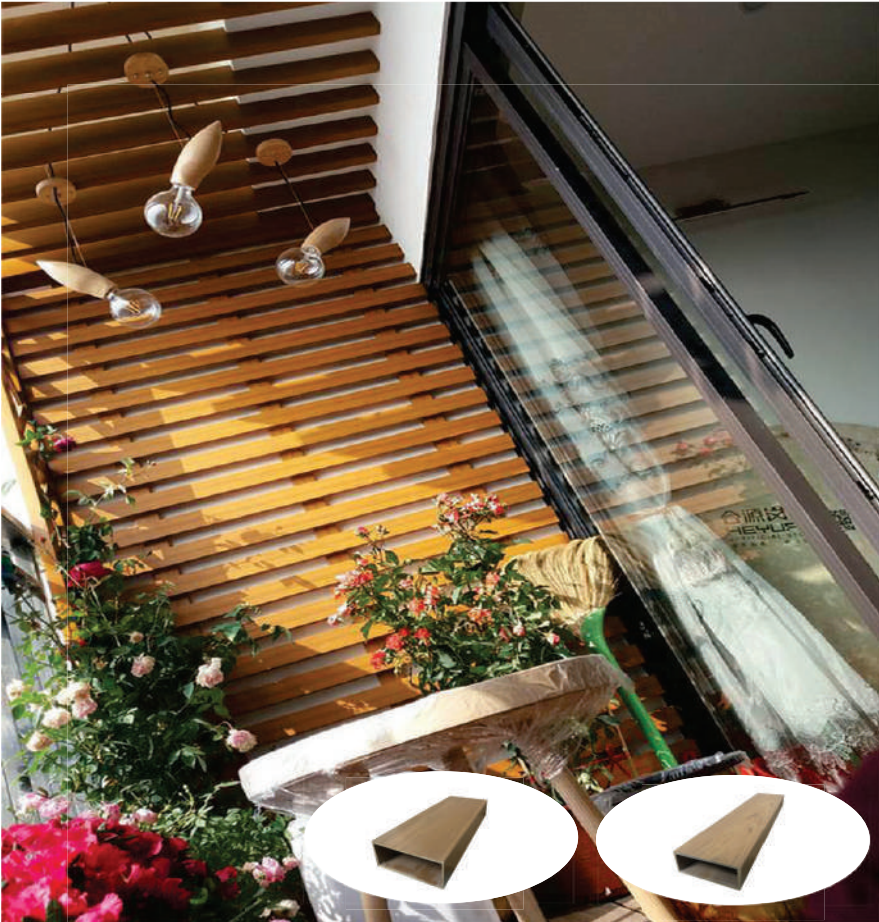

Model: EW60T28

Model: EW75T75

Ecovina Railing is designed as plank and tested to withstand the extreme weather conditions. With the natural beauty of wood combined with steel frame system to make sure special force. **Ecovina** Fencing & Railing is widely used for building villas and resorts.