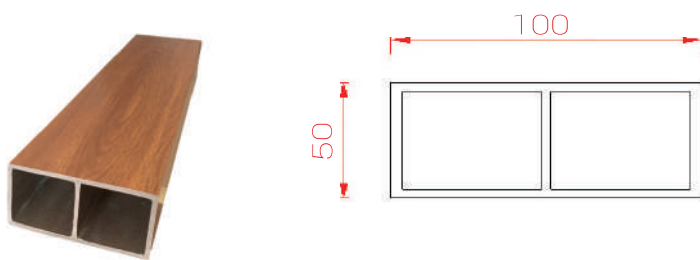

Model: EW100T50