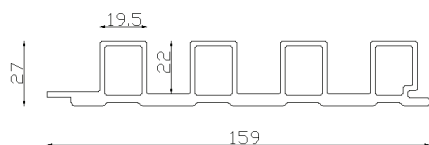

Model: EW159T27