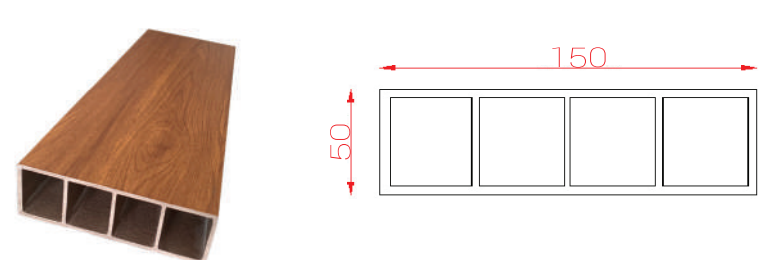

Model: EW150T50