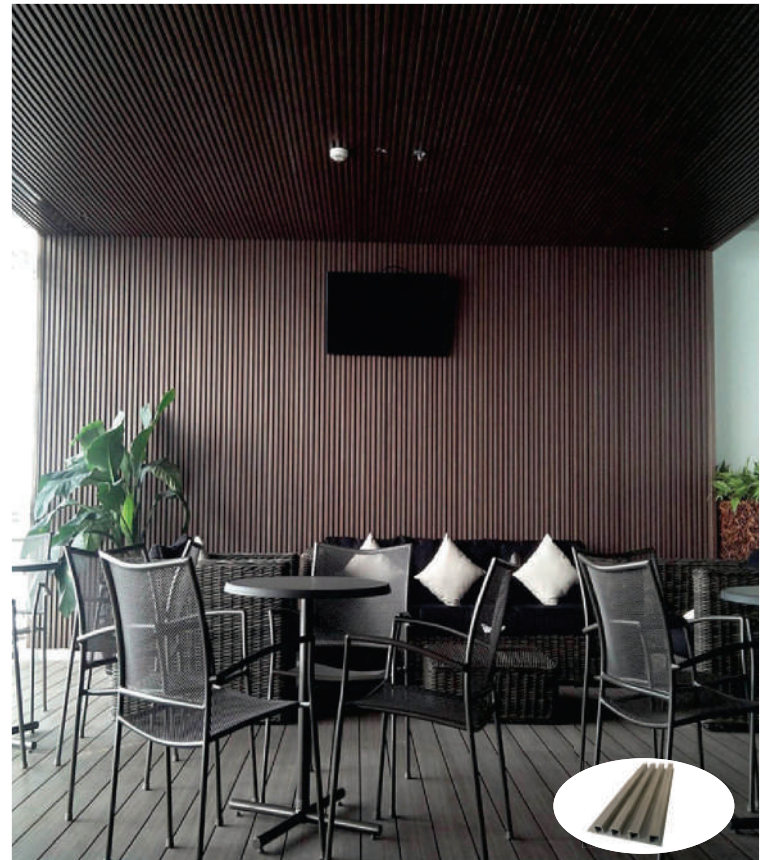

Model: EW115T9

Model: EW115T9A

Model: EW115T10

Model: EW148T21

Model: EW300T9

Model: EW150T3.5

Acoustic Board Series

Ốp phòng họp, hội trường