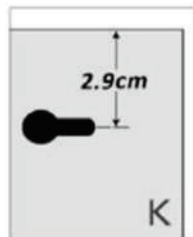

Hướng dẫn lắp đặt

Thi công sàn ngoài trời